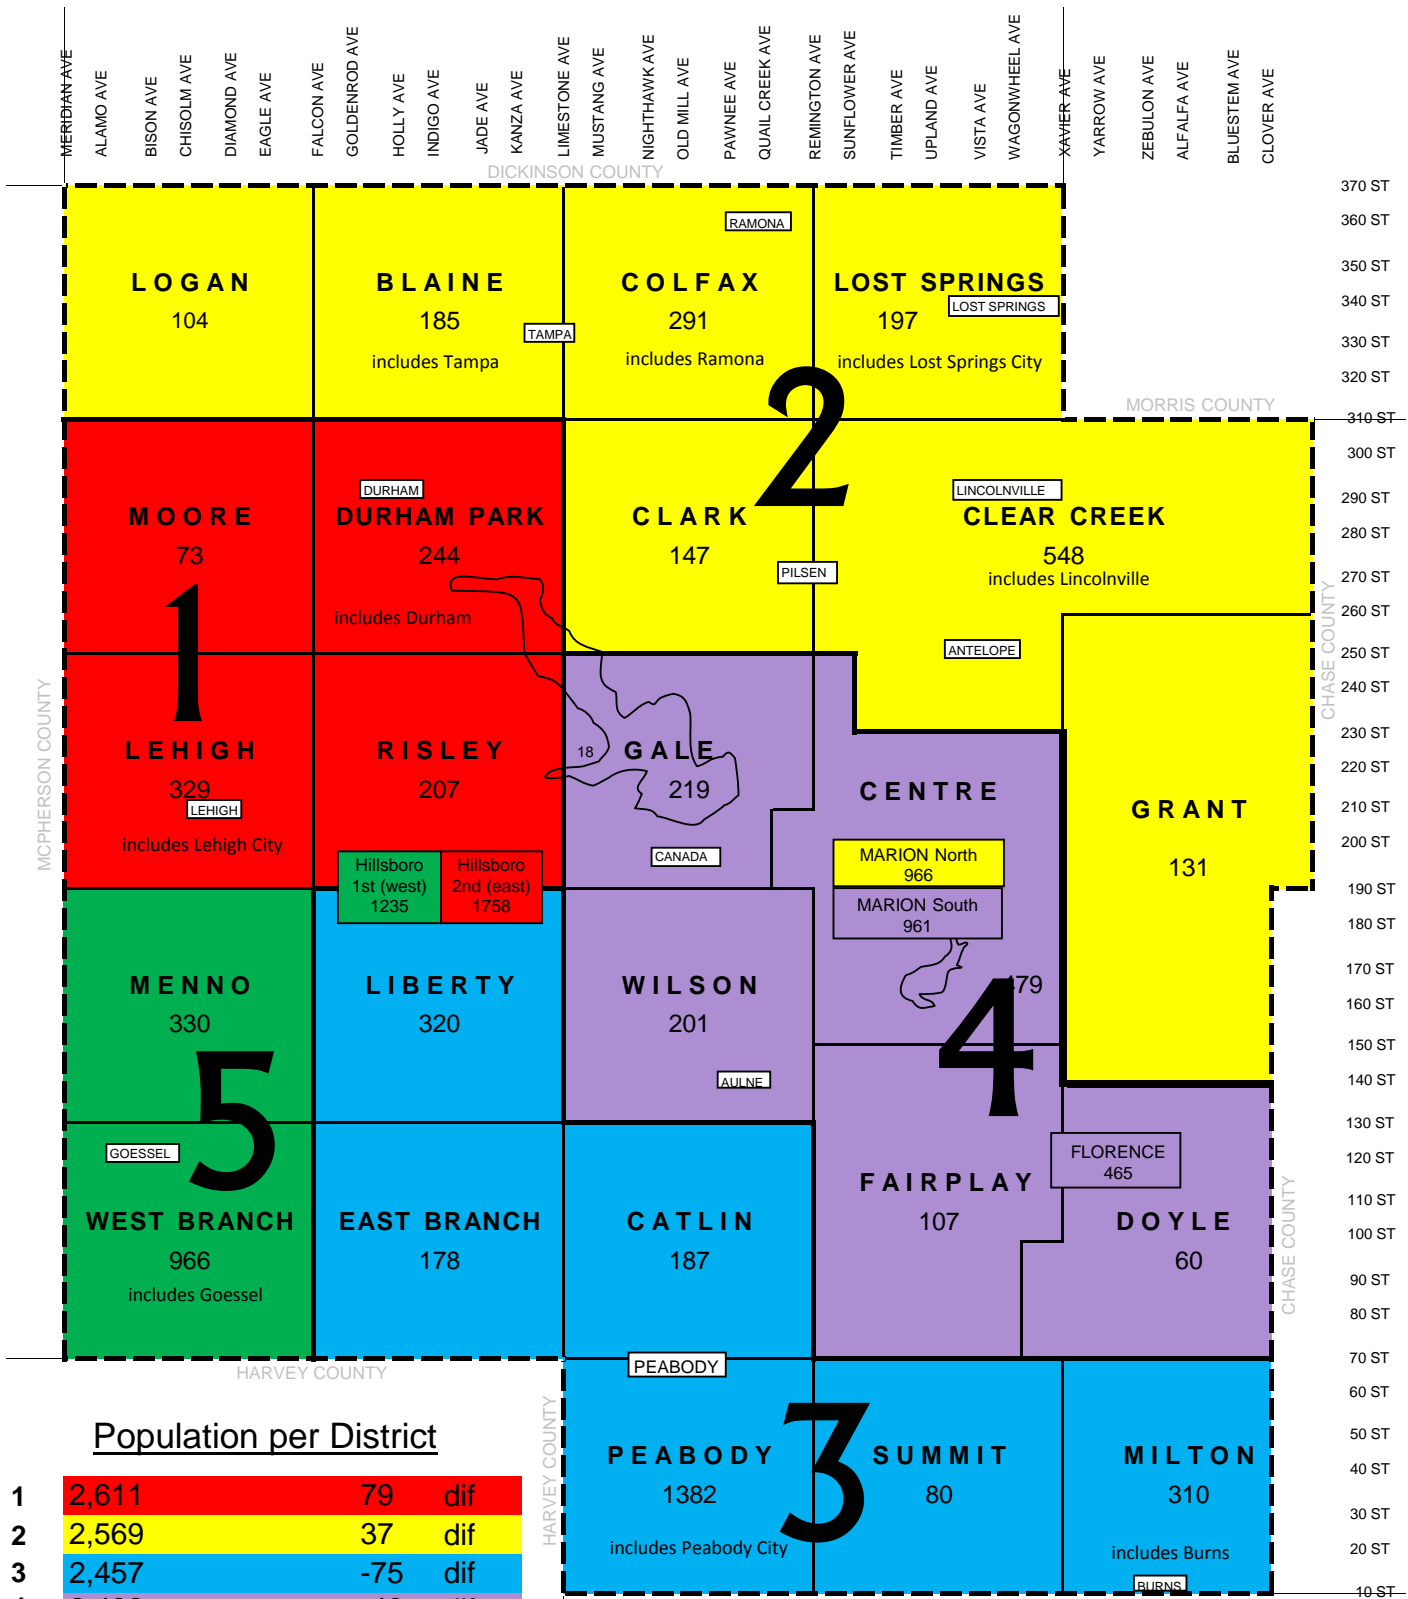

FIVE-MEMBER COMMISSION DISTRICT MAP

(Effective after certification of General Election - November 2019)

Population per District

1	2,611	79	dif
2	2,569	37	dif
3	2,457	-75	dif
4	2,492	-40	dif
5	2,531	-1	dif

12,660

Total = 12,660/5 = 2,532 (by Precinct) (Certified 2010 Census)