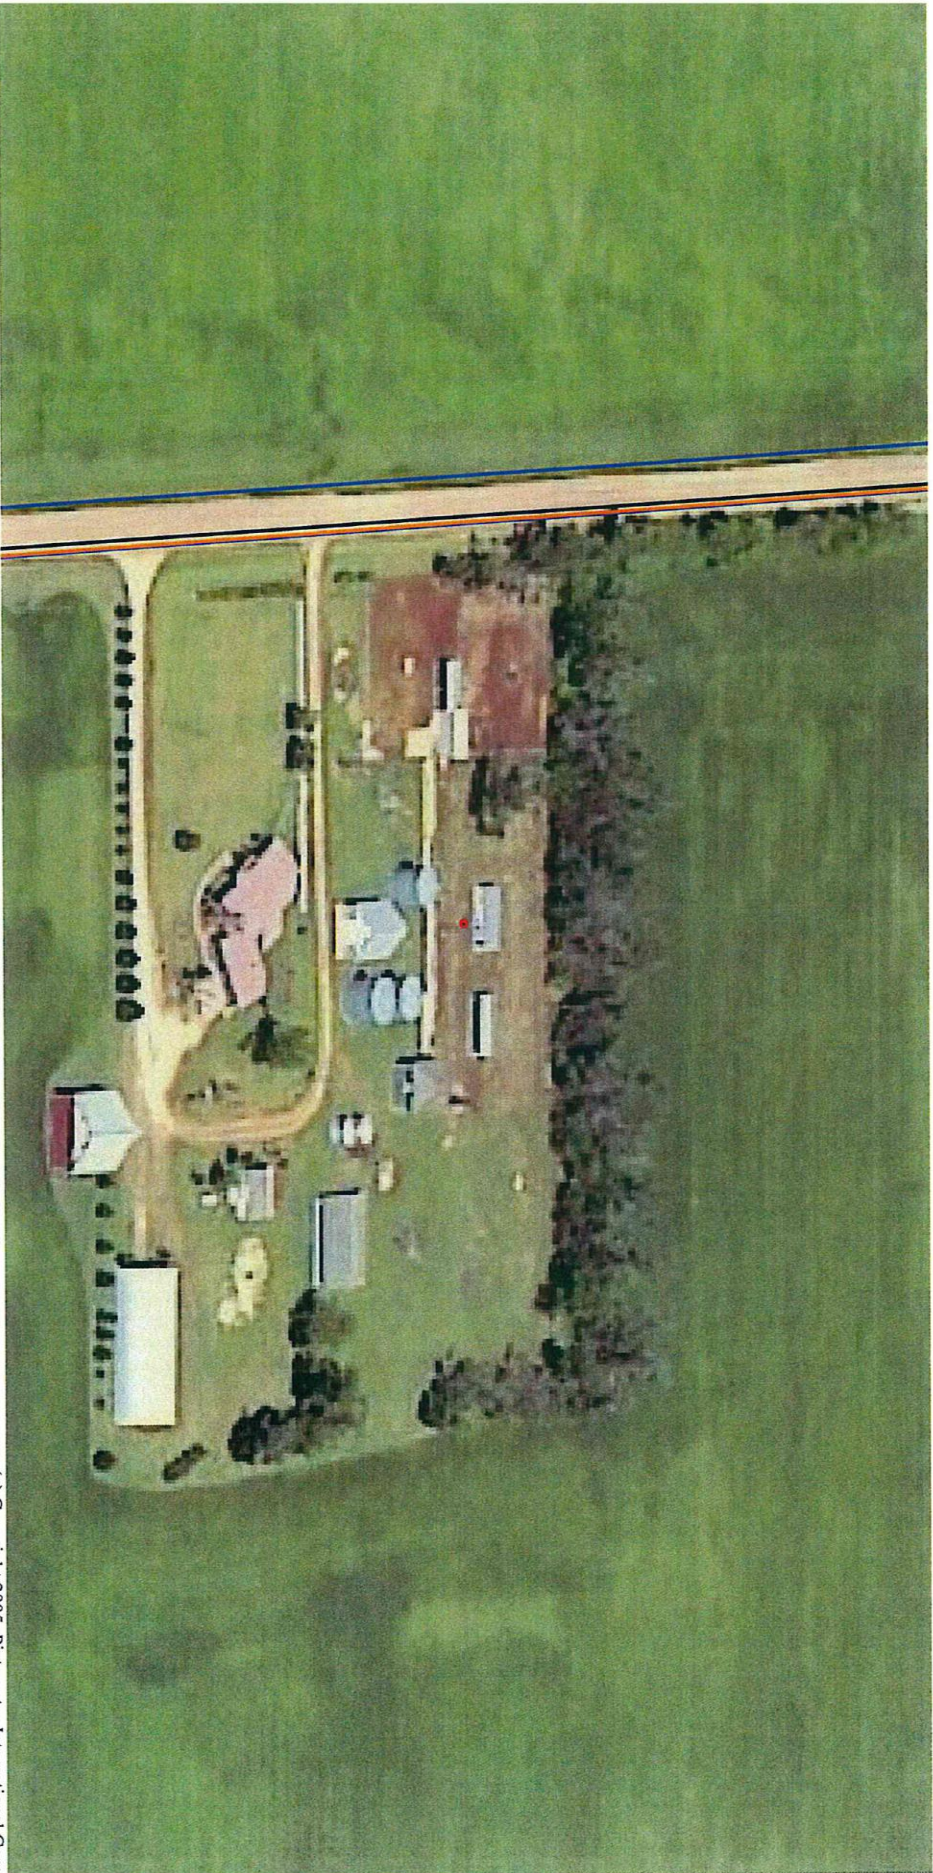

1936 Pawnee
Marion, KS 66861

(c) Copyright 2005, Pictometry International Corp.

Average Scale  inch = 95.4 feet