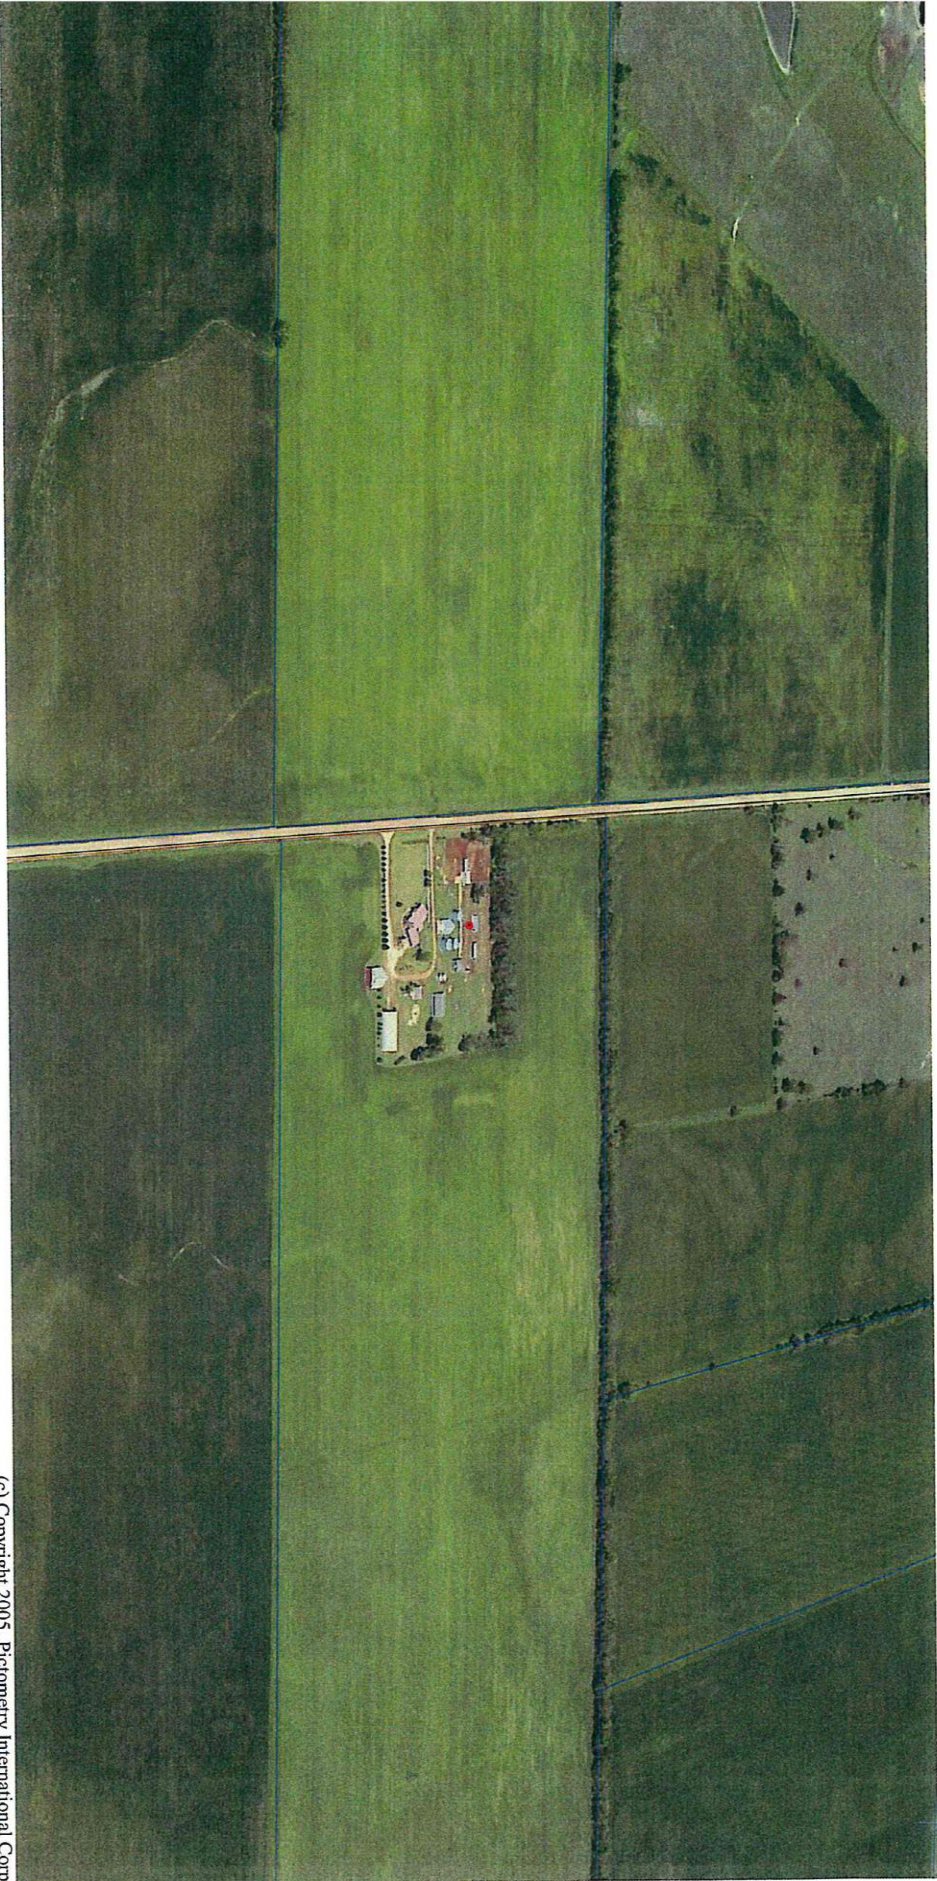

1836 Pawnee
Marion, KS 67861

(c) Copyright 2005, Pictometry International Corp.

Average Scale: 1 inch = 381.5 feet