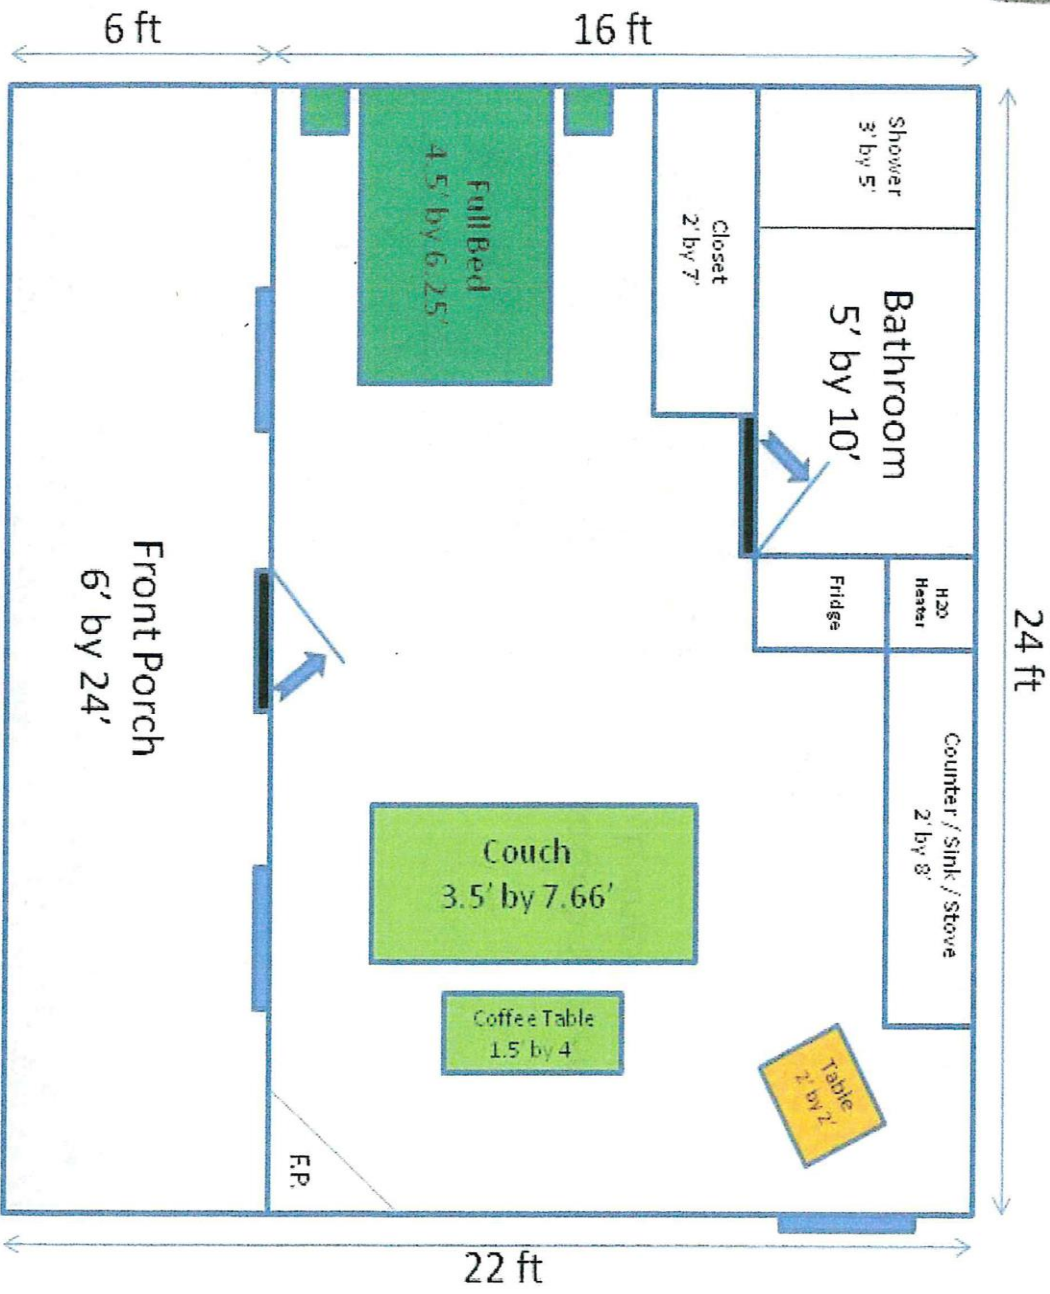

1 Grid Sq = 4' by 4'

Cabin – Main Floor / Front Porch

1 Grid Sq = 4' by 4'