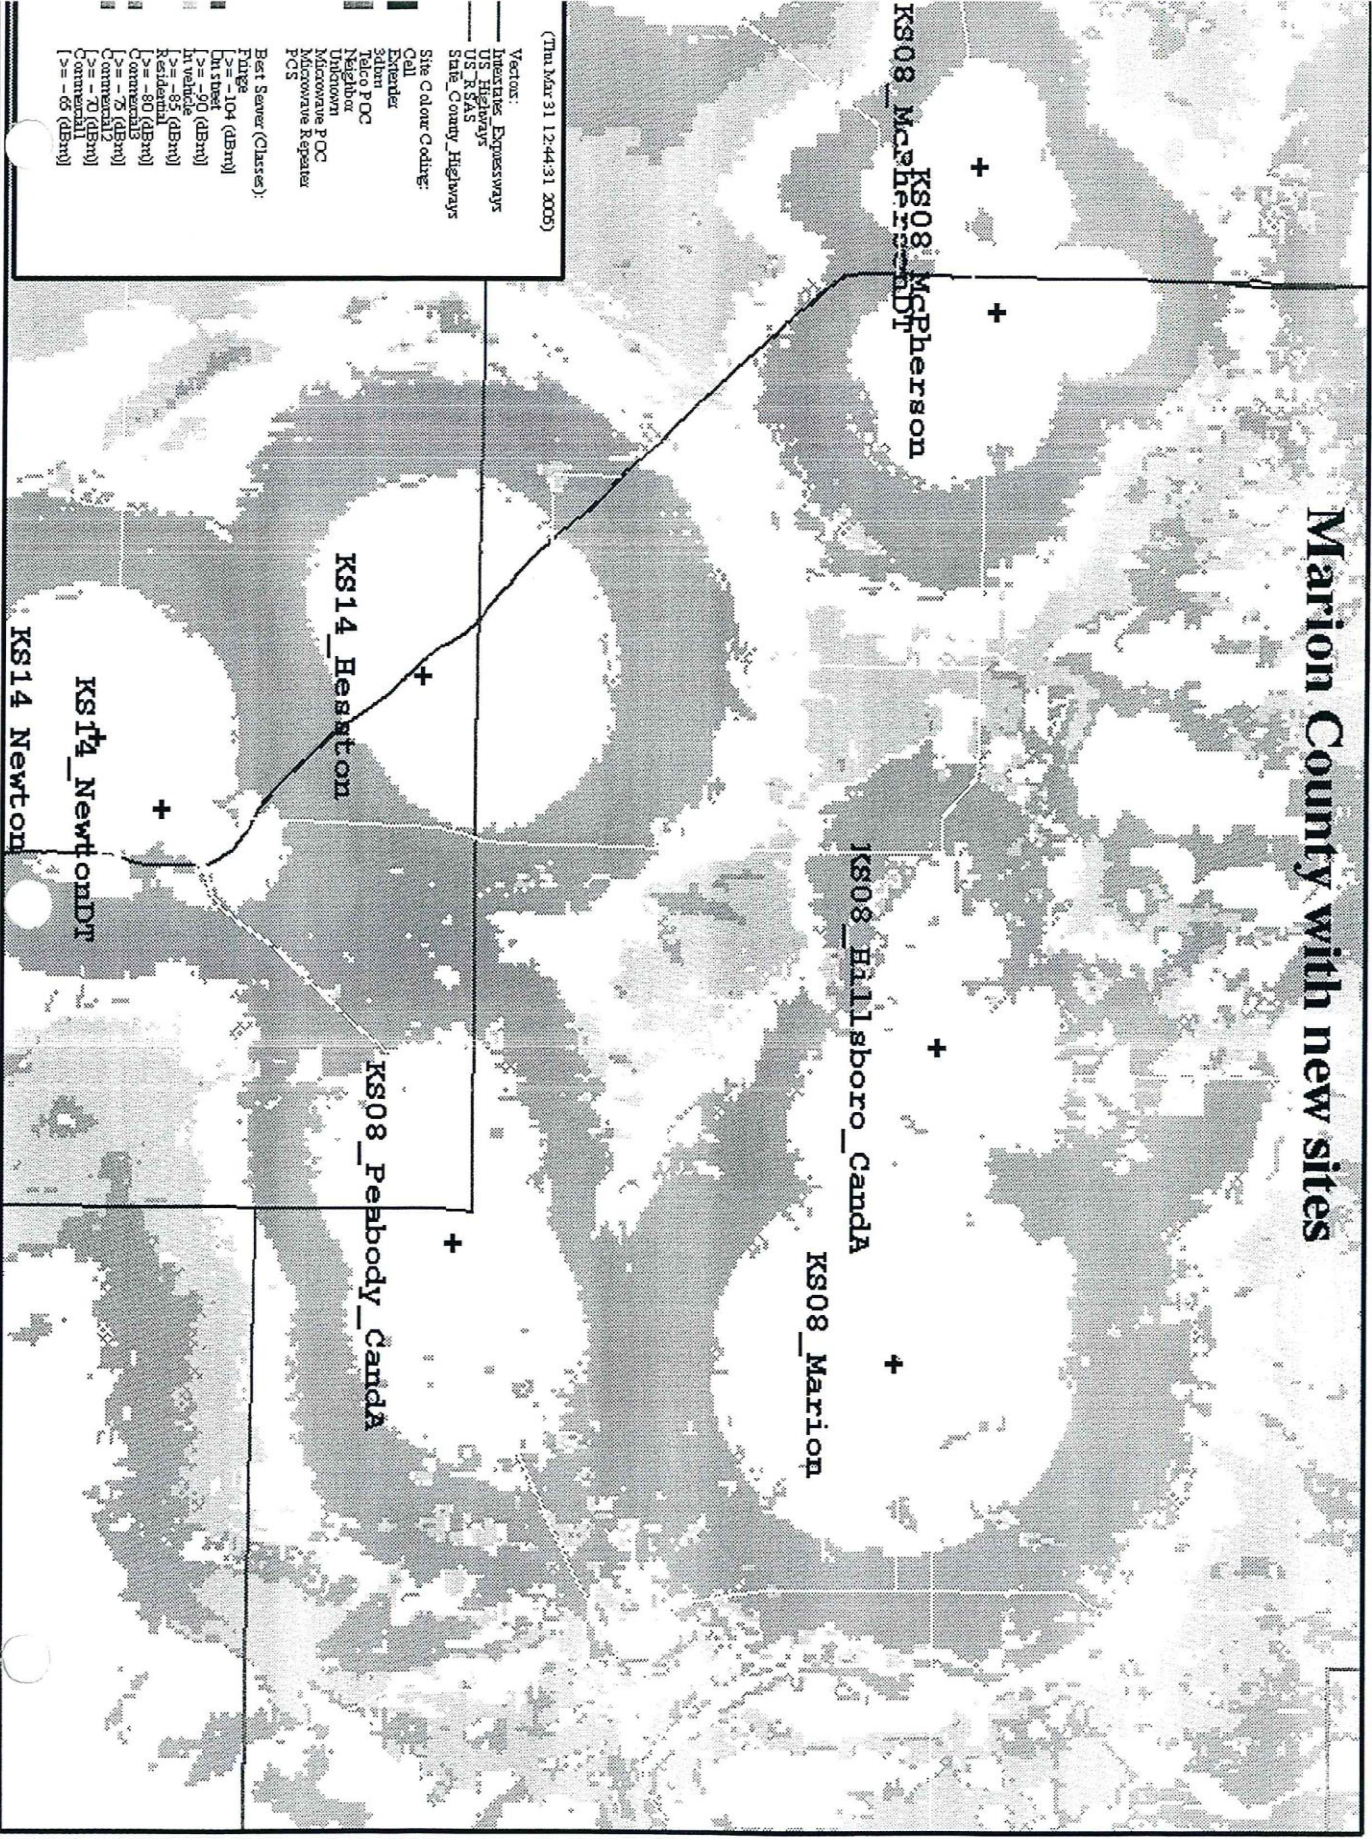

Marion County with new sites

(Thu Mar 31 12:44:31 2005)

- Vectors:
- Interstates_Expressways
 - US_Highways
 - US_Roads
 - State_County_Highways
- Site Color Coding:
- Cell
 - Extender
 - sdm
 - Telco POC
 - Neighborhood
 - Urbantown
 - Macrovarie POC
 - Macrovarie Reparter
 - PCS
- Best Server (Classed):
- Filter 104 (dBm)
 - Disturb
 - [>= -90 (dBm)]
 - [>= -85 (dBm)]
 - [>= -80 (dBm)]
 - [>= -75 (dBm)]
 - [>= -70 (dBm)]
 - [>= -65 (dBm)]