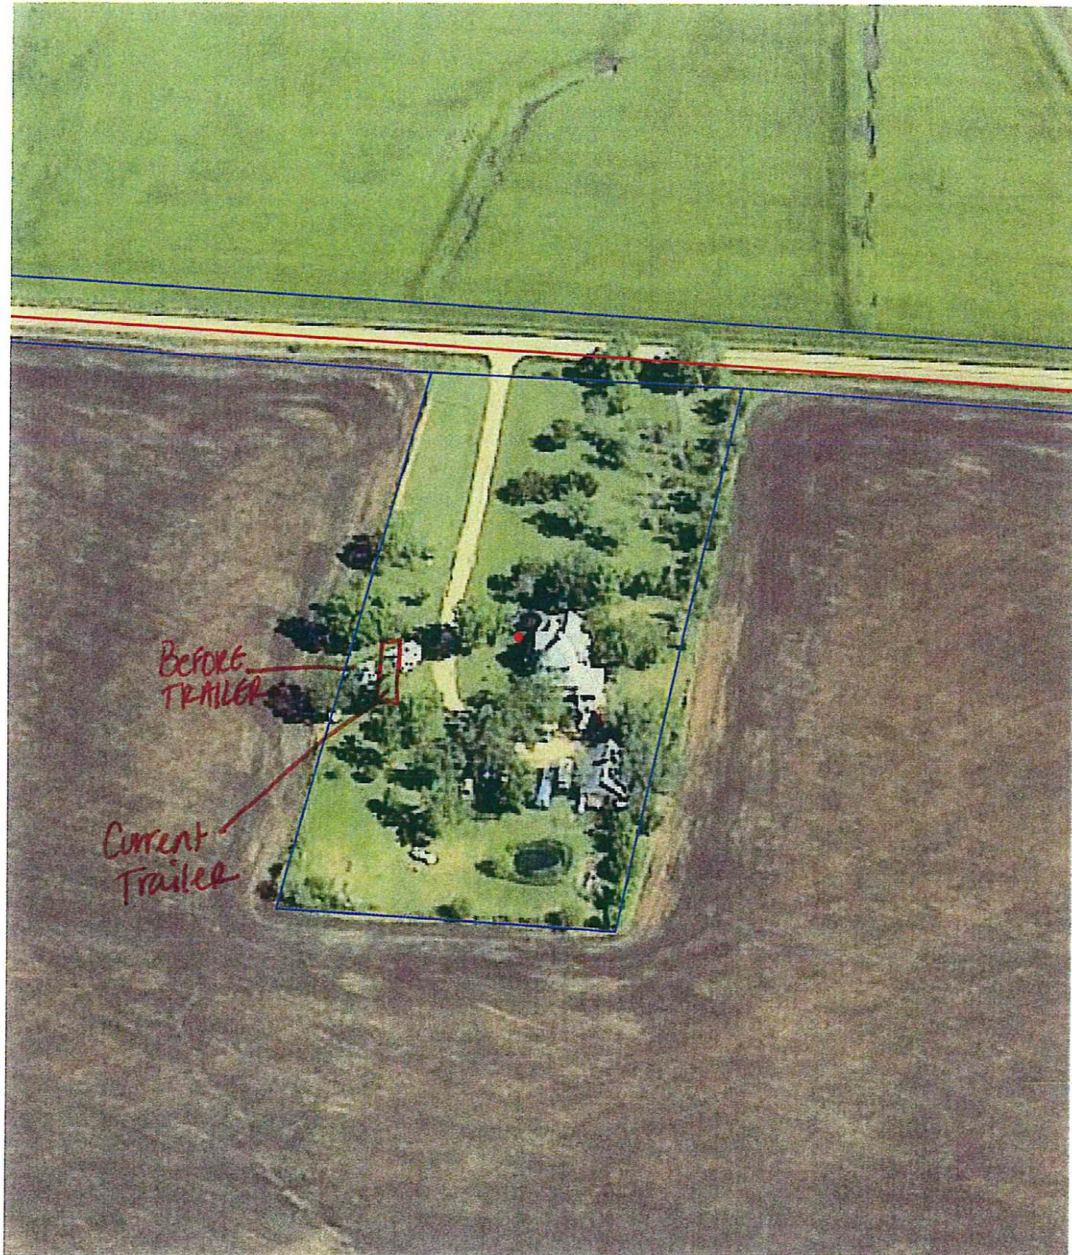

Current Manufactured Home:

Single wide 1965 CROS Title # R0424822

VIN # 6D03200 title says 12x25. Measured 10x49.

24' From W property line.

(c) Copyright 2005, Pictometry International Corp.